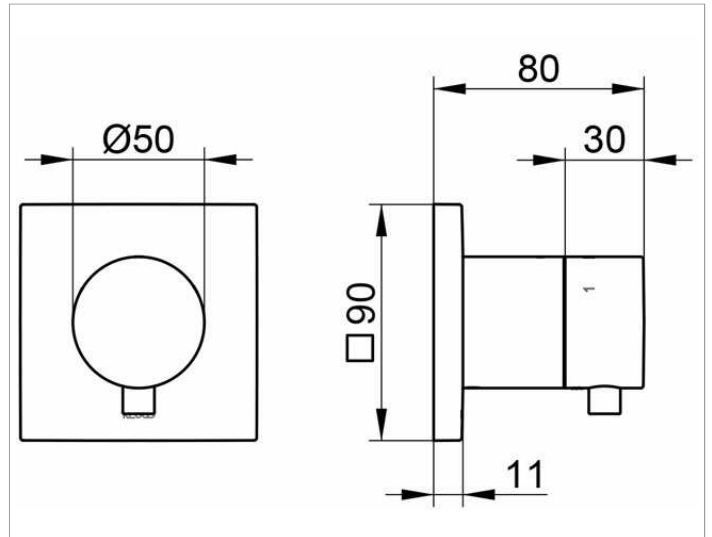

**IXMO**  
**59549XX1002 3-way stop and diverter valve DN 15**

**PRODUCT**

**DRAWING**

**PRODUCT ATTRIBUTES**

Set complete with:  
 handle, casing, rosette (square) and stop and diverter valve  
 suitable for rough part no. 59548 000070

**SURFACE**

02, 04, 12