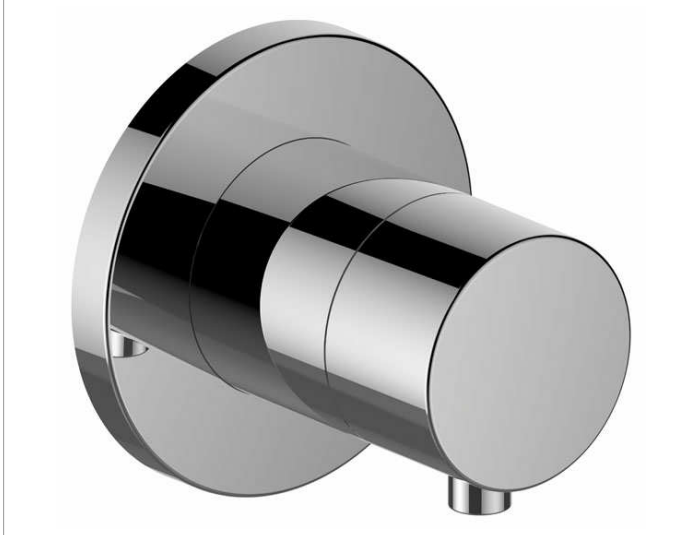

IXMO
59549XX1001 3-way stop and diverter valve DN 15

PRODUCT

DRAWING

PRODUCT ATTRIBUTES

Set complete with:
handle, casing, rosette (round) and stop and diverter valve
suitable for rough part no. 59548 000070