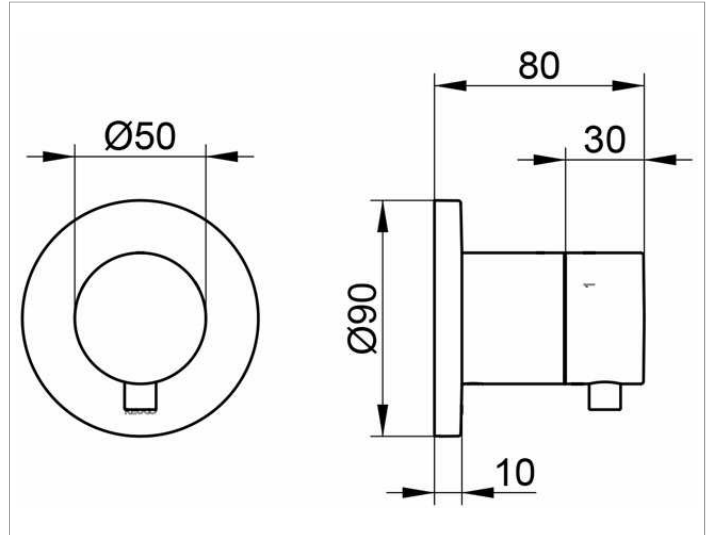

IXMO
59549XX1001 3-way stop and diverter valve DN 15

PRODUCT

DRAWING

PRODUCT ATTRIBUTES

Set complete with:
handle, casing, rosette (round) and stop and diverter valve
suitable for rough part no. 59548 000070

SURFACE

02, 04, 12