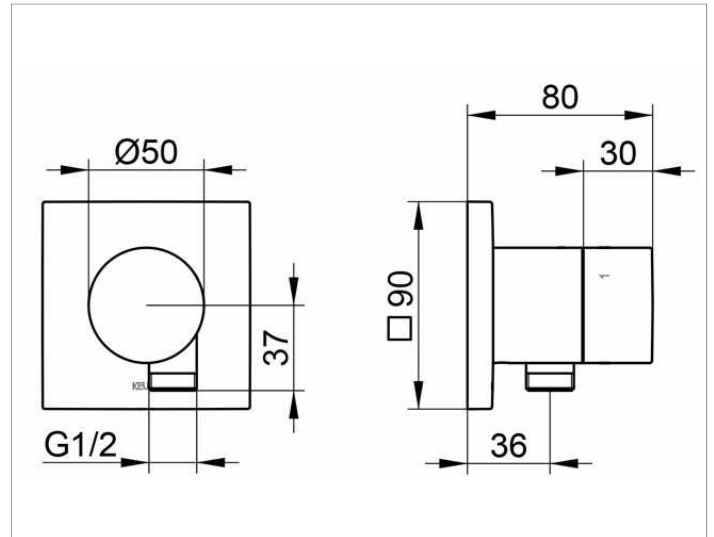

IXMO

59549XX0102 3-way stop and diverter valve with wall outlet for shower hose DN 15

PRODUCT

DRAWING

PRODUCT ATTRIBUTES

Set complete with:
 handle, casing, rosette (square) and stop and diverter valve
 intrinsically safe against backflow,
 suitable for rough part no. 59548 000170

SURFACE

02, 04, 12

DIMENSION

IXMO Pure/Rosette eckig