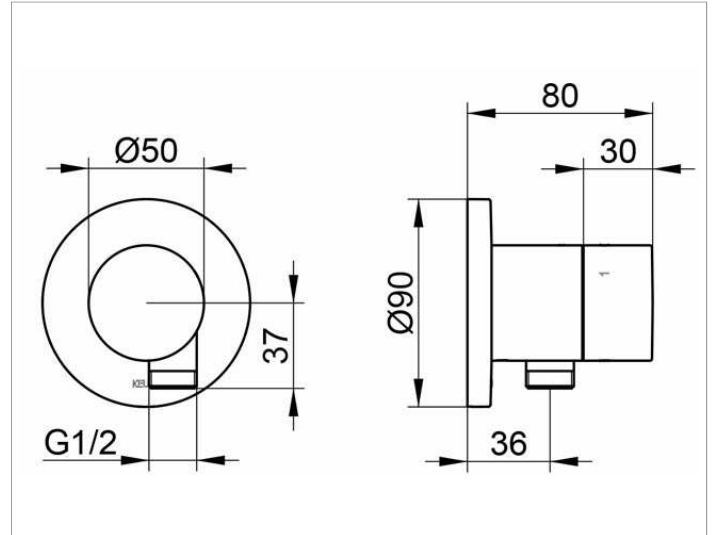

**IXMO**

59549XX0101 3-way stop and diverter valve with wall outlet for shower hose DN 15

**PRODUCT**

**DRAWING**

**PRODUCT ATTRIBUTES**

Set complete with:  
 handle, casing, rosette (round) and stop and diverter valve,  
 intrinsically safe against backflow,  
 suitable for rough part no. 59548 000170

**SURFACE**

02, 04, 12

**DIMENSION**

IXMO Pure/Rosette rund