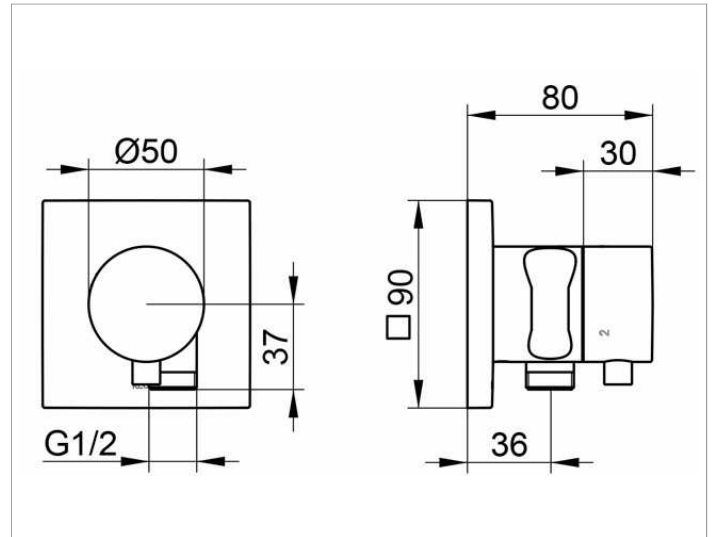

IXMO

59548XX1202 3-way diverter valve with wall outlet for shower hose and hand shower bracket DN 15

PRODUCT

DRAWING

PRODUCT ATTRIBUTES

for shower hoses with fitted conical end brackets,
Set complete with:
handle, casing, rosette (square) and diverter valve,
intrinsicly safe against backflow,
suitable for rough part no. 59548 000170

SURFACE

02, 04, 12

DIMENSION

IXMO Comfort/Rosette eckig