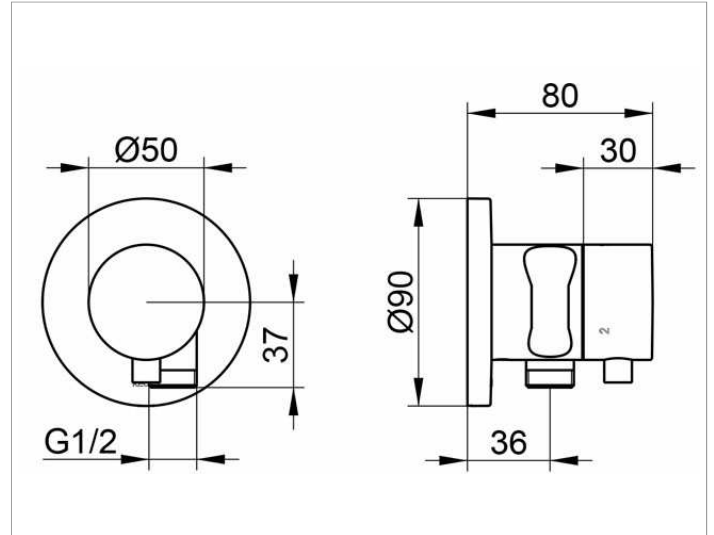

IXMO

59548XX1201 3-way diverter valve with wall outlet for shower hose and hand shower bracket DN 15

PRODUCT

DRAWING

PRODUCT ATTRIBUTES

for shower hoses with fitted conical end brackets,
Set complete with:
handle, casing, rosette (round) and diverter valve,
intrinsicly safe against backflow,
suitable for rough part no. 59548 000170

SURFACE

02, 04, 12

DIMENSION

IXMO Comfort/Rosette rund