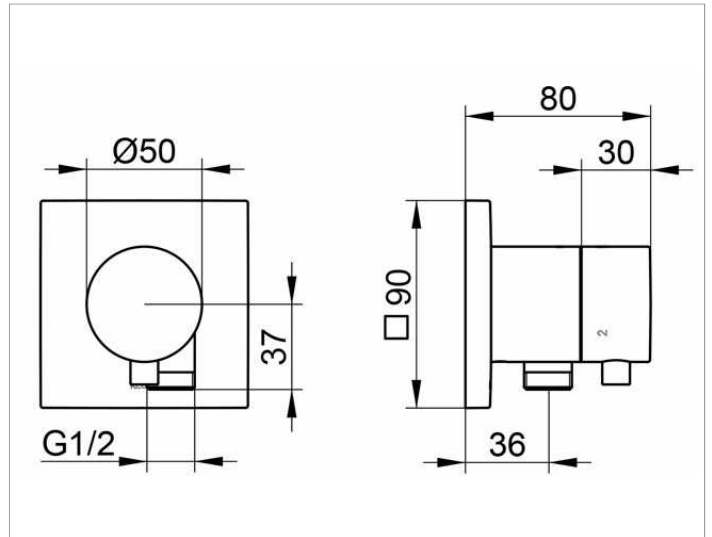

IXMO

59548XX1102 3-way diverter valve with wall outlet for shower hose DN 15

PRODUCT

DRAWING

PRODUCT ATTRIBUTES

Set complete with:
 handle, casing, rosette (square) and diverter valve,
 intrinsically safe against backflow,
 suitable for rough part no. 59548 000170

SURFACE

02, 04, 12

DIMENSION

IXMO Comfort/Rosette eckig