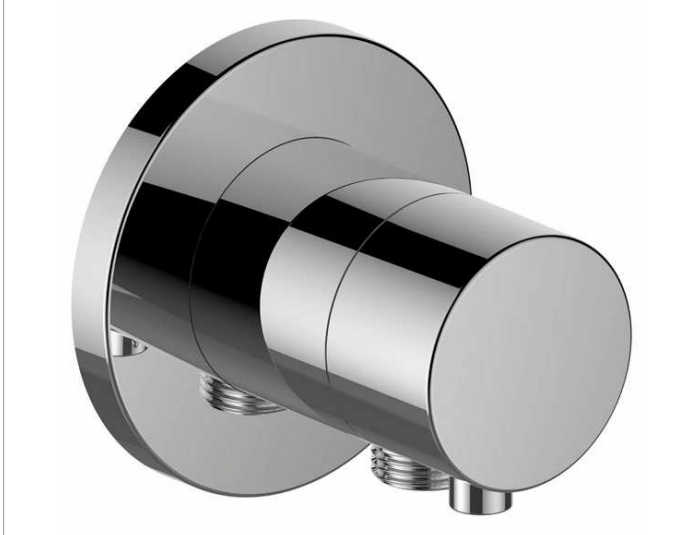

IXMO

59548XX1101 3-way diverter valve with wall outlet for shower hose DN 15

PRODUCT

DRAWING

PRODUCT ATTRIBUTES

Set complete with:
 handle, casing, rosette (round) and diverter valve,
 intrinsically safe against backflow,
 suitable for rough part no. 59548 000170

SURFACE

02, 04, 12

DIMENSION

IXMO Comfort/Rosette rund