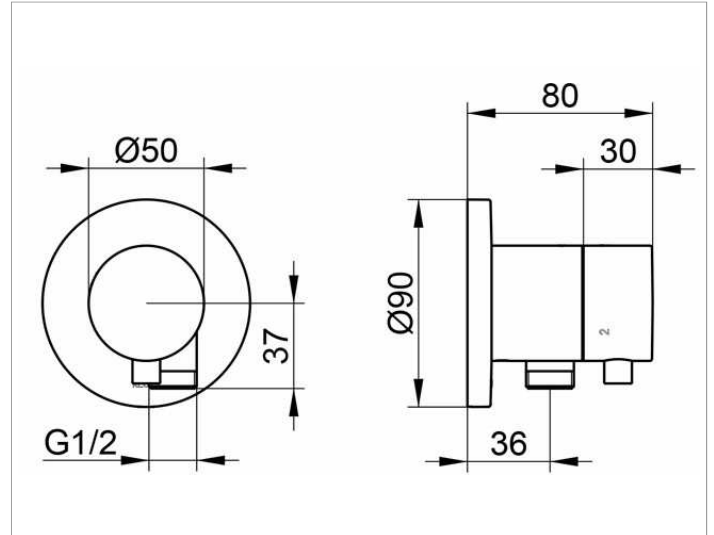

IXMO

59548XX1101 3-way diverter valve with wall outlet for shower hose DN 15

PRODUCT

DRAWING

PRODUCT ATTRIBUTES

Set complete with:
 handle, casing, rosette (round) and diverter valve,
 intrinsically safe against backflow,
 suitable for rough part no. 59548 000170

SURFACE

02, 04, 12

DIMENSION

IXMO Comfort/Rosette rund