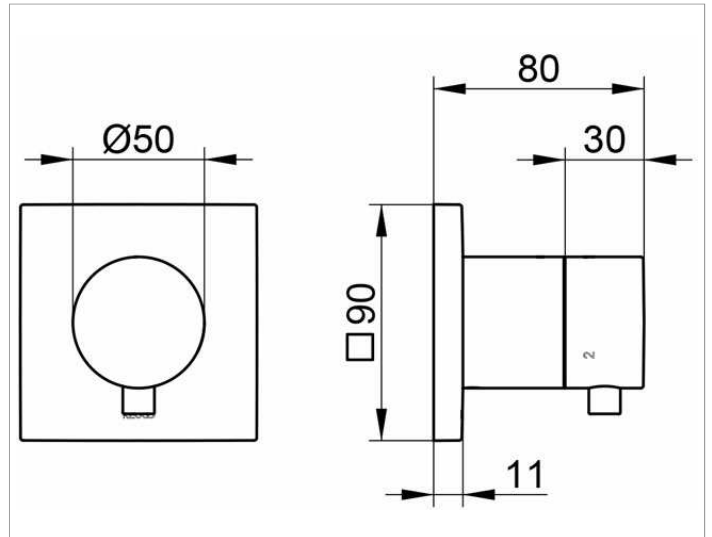

IXMO
59548XX1002 3-way diverter valve DN 15

PRODUCT

DRAWING

PRODUCT ATTRIBUTES

Set complete with:
 handle, casing, rosette (square) and diverter valve
 suitable for rough part no. 59548 000070

SURFACE

02, 04, 12