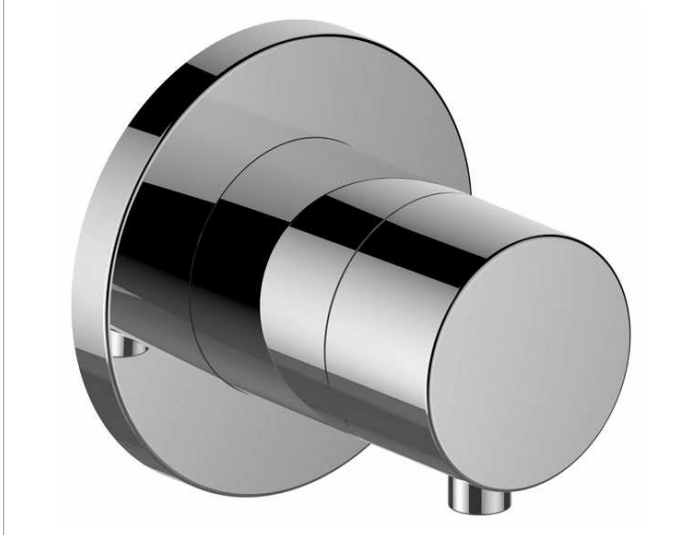

IXMO
59548XX1001 3-way diverter valve DN 15

PRODUCT

DRAWING

PRODUCT ATTRIBUTES

Set complete with:
 handle, casing, rosette (round) and diverter valve
 suitable for rough part no. 59548 000070

SURFACE

02, 04, 12