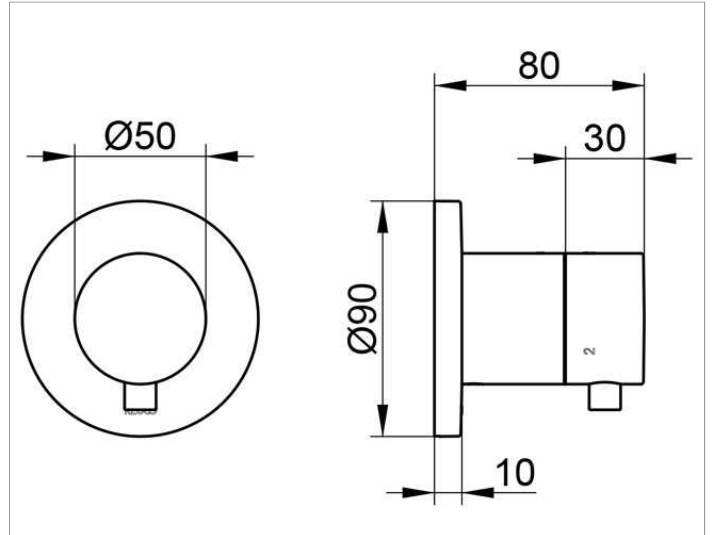

IXMO
59548XX1001 3-way diverter valve DN 15

PRODUCT

DRAWING

PRODUCT ATTRIBUTES

Set complete with:
 handle, casing, rosette (round) and diverter valve
 suitable for rough part no. 59548 000070

SURFACE

02, 04, 12