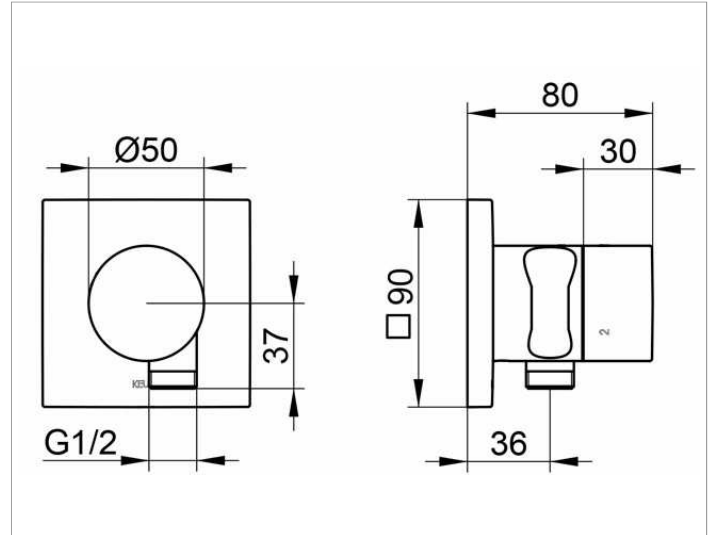

IXMO

59548XX0202 3-way diverter valve with wall outlet for shower hose and hand shower bracket DN 15

PRODUCT

DRAWING

PRODUCT ATTRIBUTES

for shower hoses with fitted conical end brackets,
Set complete with:
handle, casing, rosette (square) and diverter valve,
intrinsicly safe against backflow,
suitable for rough part no. 59548 000170

SURFACE

02, 04, 12

DIMENSION

IXMO Pure/Rosette eckig