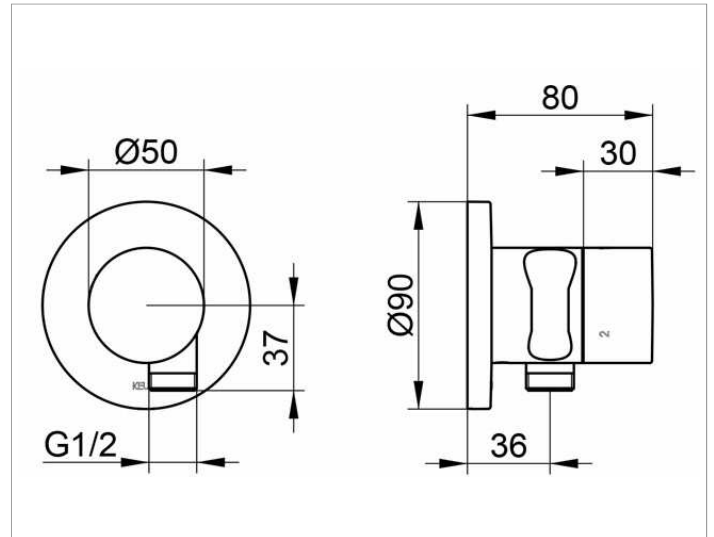

IXMO

59548XX0201 3-way diverter valve with wall outlet for shower hose and hand shower bracket DN 15

PRODUCT

DRAWING

PRODUCT ATTRIBUTES

for shower hoses with fitted conical end brackets,
Set complete with:
handle, casing, rosette (round) and diverter valve,
intrinsically safe against backflow,
suitable for rough part no. 59548 000170

SURFACE

02, 04, 12

DIMENSION

IXMO Pure/Rosette rund