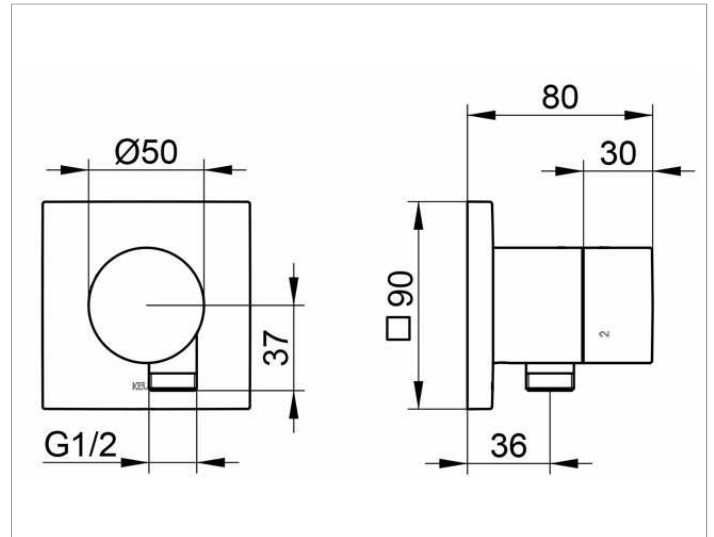

**IXMO**

59548XX0102 3-way diverter valve with wall outlet for shower hose DN 15

**PRODUCT**

**DRAWING**

**PRODUCT ATTRIBUTES**

Set complete with:  
 handle, casing, rosette (square) and diverter valve,  
 intrinsically safe against backflow,  
 suitable for rough part no. 59548 000170

**SURFACE**

02, 04, 12

**DIMENSION**

IXMO Pure/Rosette eckig