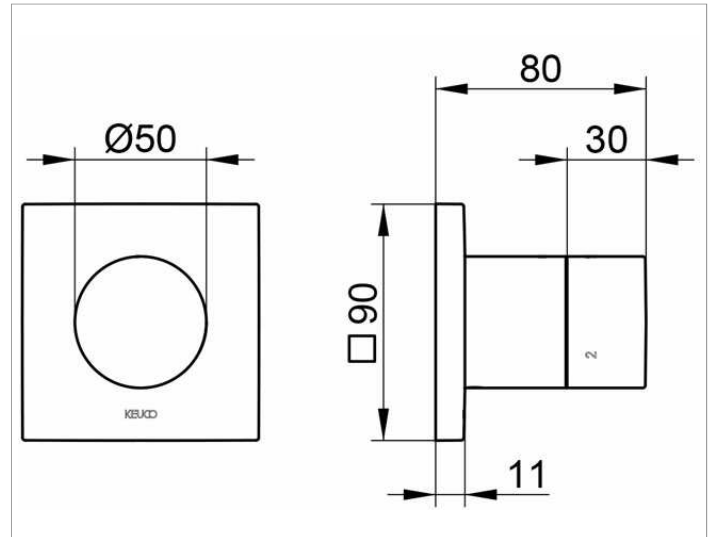

**IXMO**

59548XX0101 3-way diverter valve with wall outlet for shower hose DN 15

**PRODUCT**

**DRAWING**

**PRODUCT ATTRIBUTES**

Set complete with:  
 handle, casing, rosette (round) and diverter valve,  
 intrinsically safe against backflow,  
 suitable for rough part no. 59548 000170

**SURFACE**

02, 04, 12

**DIMENSION**

IXMO Pure/Rosette rund