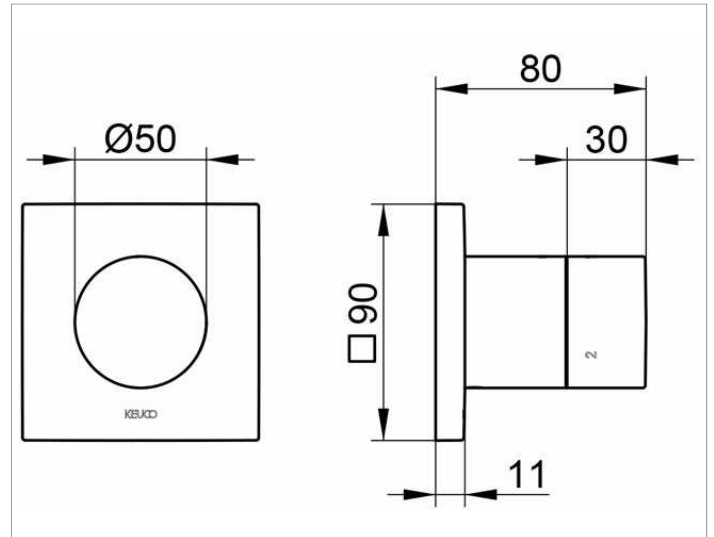

**IXMO**  
**59548XX0002 3-way diverter valve DN 15**

**PRODUCT**

**DRAWING**

**PRODUCT ATTRIBUTES**

Set complete with:  
 handle, casing, rosette (square) and diverter valve  
 suitable for rough part no. 59548 000070

**SURFACE**

02, 04, 12