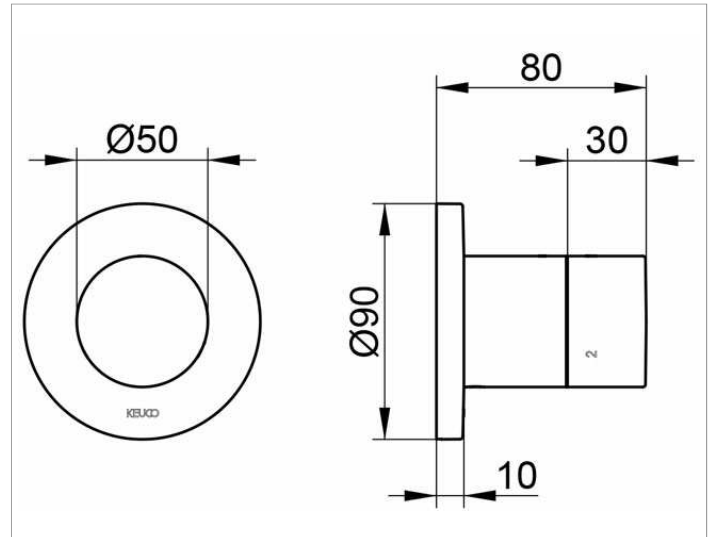

IXMO
59548XX0001 3-way diverter valve DN 15

PRODUCT

DRAWING

PRODUCT ATTRIBUTES

Set complete with:
 handle, casing, rosette (round) and diverter valve
 suitable for rough part no. 59548 000070

SURFACE

02, 04, 12