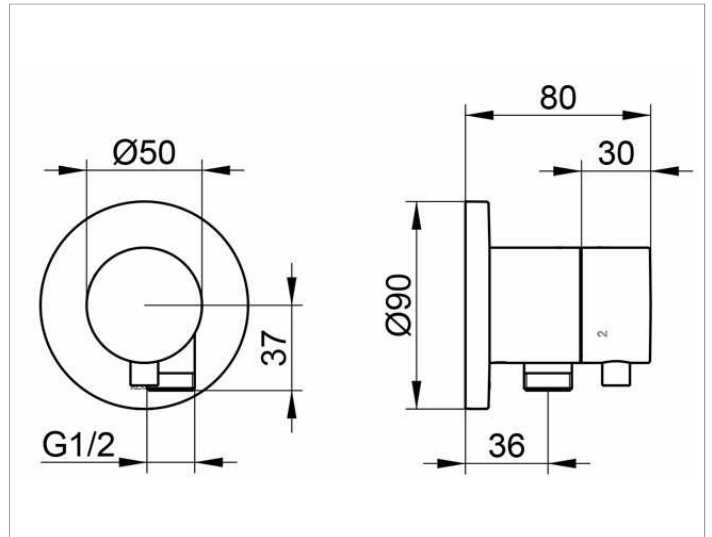

IXMO

59548011101 3-way diverter valve with wall outlet for shower hose DN 15

PRODUCT

DRAWING

PRODUCT ATTRIBUTES

Set complete with:
handle, casing, rosette (round) and diverter valve,
inherently safe against backflow,
suitable for rough part no. 59548 000170

SURFACE

chrome-plated

DIMENSION

IXMO Comfort/Rosette rund

SPECIFICATIONS

KEUCO IXMO 3-way diverter valve
with wall outlet for shower hose DN 15, 59548011101
chrome-plated 3-way diverter valve, IXMO Comfort lever
with round rosette,
freely positionable, with backflow preventer,
installation depth 80 - 110 mm,
with adjustment facilities whilst assembling,
for handle and rosette, with hose connection G1/2 inch,
rosette diameter 90 mm, 10 mm thick,
total depth 80 mm,
set complete with handle, sleeve, rosette (round)
and diverter valve,
suitable for rough part no. 59548000170