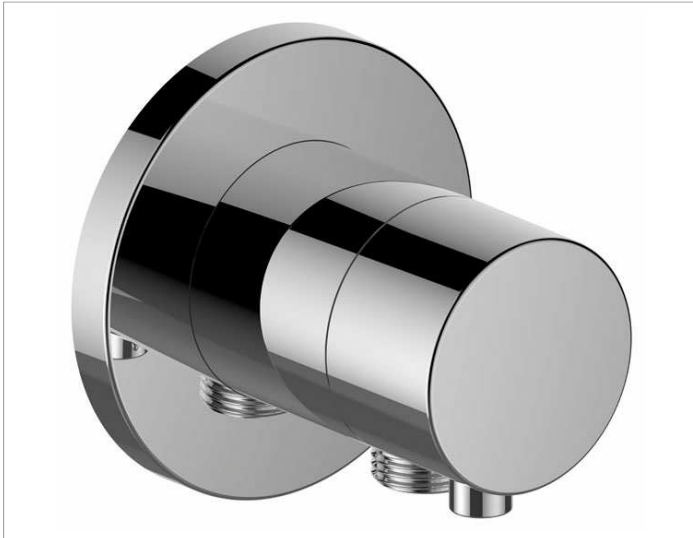

IXMO

59548011101 3-way diverter valve with wall outlet for shower hose DN 15

PRODUCT

DRAWING

PRODUCT ATTRIBUTES

Set complete with:
handle, casing, rosette (round) and diverter valve,
inherently safe against backflow,
suitable for rough part no. 59548 000170

SURFACE

chrome-plated

DIMENSION

IXMO Comfort/Rosette rund

SPECIFICATIONS

KEUCO IXMO 3-way diverter valve
with wall outlet for shower hose DN 15, 59548011101
chrome-plated 3-way diverter valve, IXMO Comfort lever
with round rosette,
freely positionable, with backflow preventer,
installation depth 80 - 110 mm,
with adjustment facilities whilst assembling,
for handle and rosette, with hose connection G1/2 inch,
rosette diameter 90 mm, 10 mm thick,
total depth 80 mm,
set complete with handle, sleeve, rosette (round)
and diverter valve,
suitable for rough part no. 59548000170