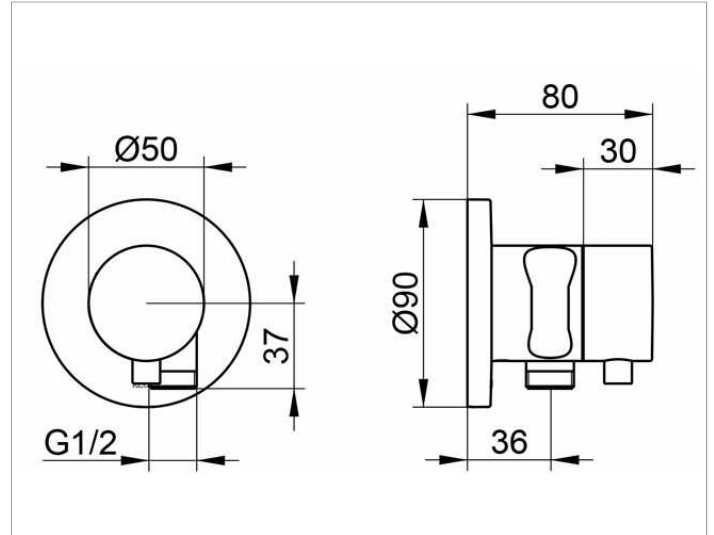

**IXMO**

**59541YY1201 Stop valve with wall outlet for shower hose and hand shower bracket DN 15**

**PRODUCT**

**DRAWING**

**PRODUCT ATTRIBUTES**

Set complete with:  
 handle, casing, rosette (round) and stop cock,  
 intrinsically safe against backflow,  
 suitable for stop cock no. 59541 000170

**SURFACE**

03, 05, 13

**DIMENSION**

IXMO Comfort/Rosette rund