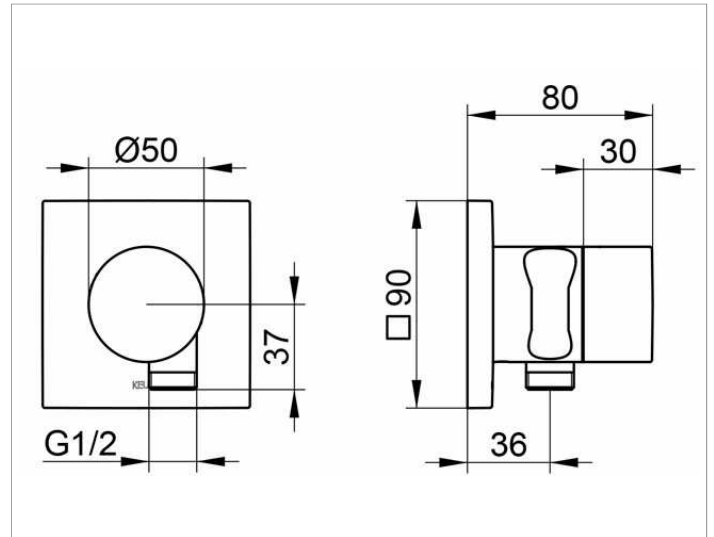

IXMO

59541YY0202 Stop valve with wall outlet for shower hose and hand shower bracket DN 15

PRODUCT

DRAWING

PRODUCT ATTRIBUTES

Set complete with:
 handle, casing, rosette (square) and stop cock,
 intrinsically safe against backflow,
 suitable for stop cock no. 59541 000170

SURFACE

03, 05, 13

DIMENSION

IXMO Pure/Rosette eckig