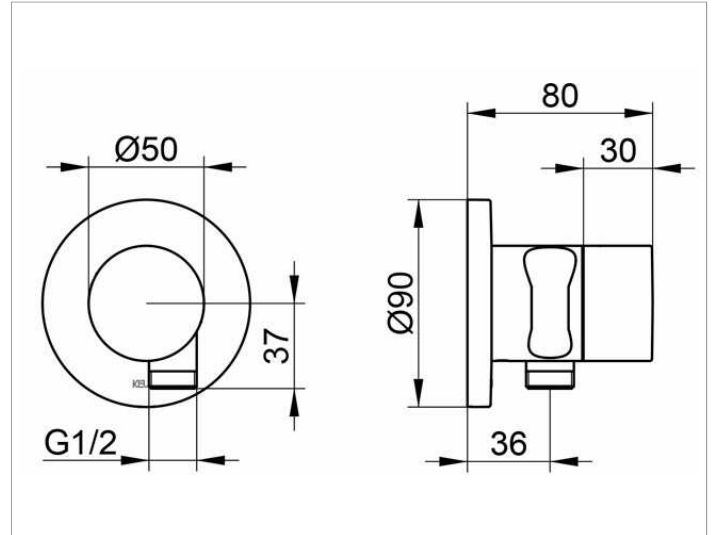

**IXMO**

**59541YY0201 Stop valve with wall outlet for shower hose and hand shower bracket DN 15**

**PRODUCT**

**DRAWING**

**PRODUCT ATTRIBUTES**

Set complete with:  
 handle, casing, rosette (round) and stop cock,  
 intrinsically safe against backflow,  
 suitable for stop cock no. 59541 000170

**SURFACE**

03, 05, 13

**DIMENSION**

IXMO Pure/Rosette rund