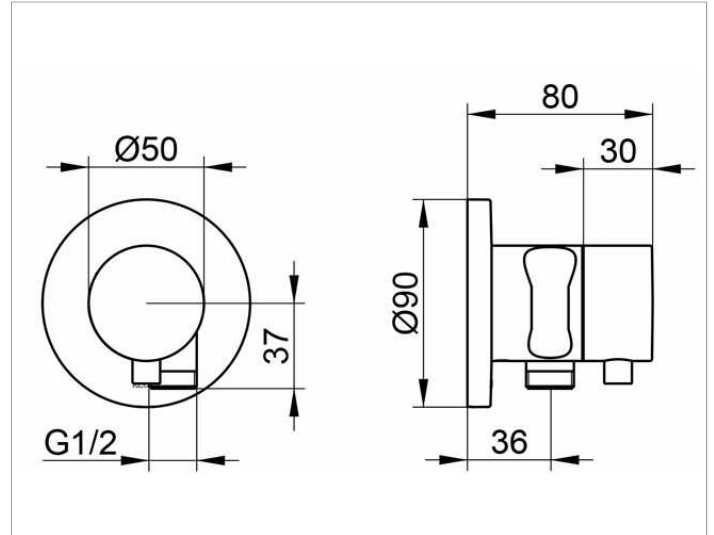

IXMO

59541XX1201 Stop valve with wall outlet for shower hose and hand shower bracket DN 15

PRODUCT

DRAWING

PRODUCT ATTRIBUTES

Set complete with:
 handle, casing, rosette (round) and stop cock,
 intrinsically safe against backflow,
 suitable for stop cock no. 59541 000170

SURFACE

02, 04, 12

DIMENSION

IXMO Comfort/Rosette rund