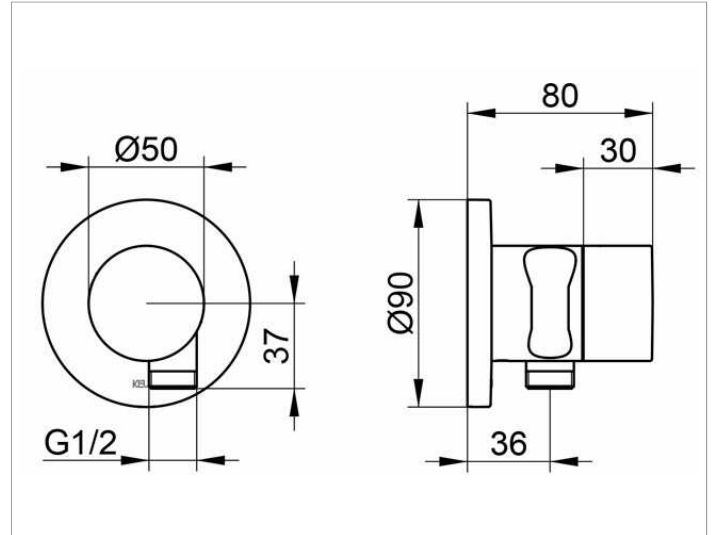

**IXMO**

**59541XX0201 Stop valve with wall outlet for shower hose and hand shower bracket DN 15**

**PRODUCT**

**DRAWING**

**PRODUCT ATTRIBUTES**

Set complete with:  
 handle, casing, rosette (round) and stop cock,  
 intrinsically safe against backflow,  
 suitable for stop cock no. 59541 000170

**SURFACE**

02, 04, 12

**DIMENSION**

IXMO Pure/Rosette rund