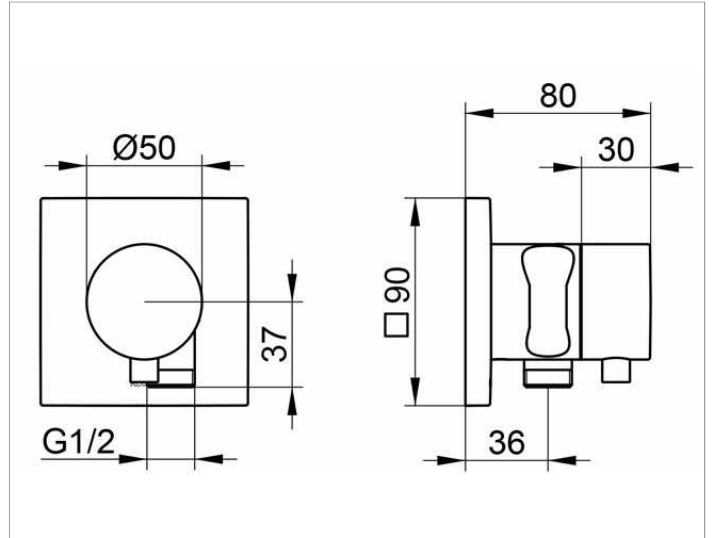

IXMO

59541171202 Stop valve with wall outlet for shower hose and hand shower bracket DN 15

PRODUCT

DRAWING

PRODUCT ATTRIBUTES

Set complete with:
 handle, casing, rosette (square) and stop cock,
 intrinsically safe against backflow,
 suitable for stop cock no. 59541 000170

SURFACE

aluminium finish

DIMENSION

IXMO Comfort/Rosette eckig