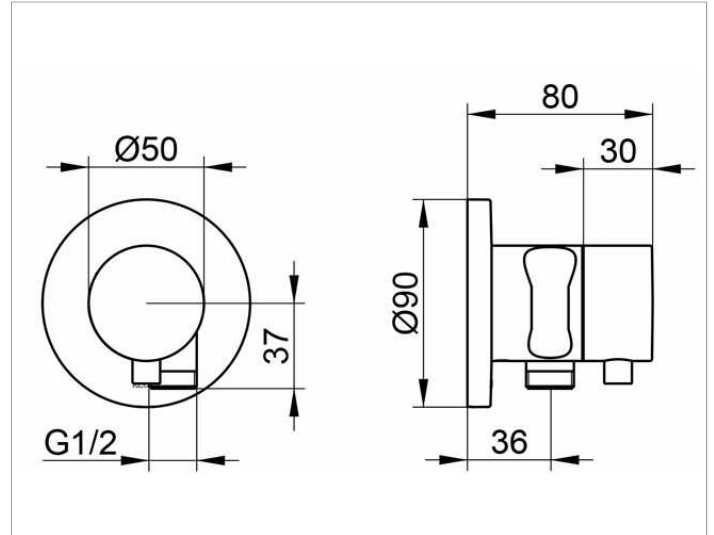

IXMO

59541171201 Stop valve with wall outlet for shower hose and hand shower bracket DN 15

PRODUCT

DRAWING

PRODUCT ATTRIBUTES

Set complete with:
 handle, casing, rosette (round) and stop cock,
 intrinsically safe against backflow,
 suitable for stop cock no. 59541 000170

SURFACE

aluminium finish

DIMENSION

IXMO Comfort/Rosette rund