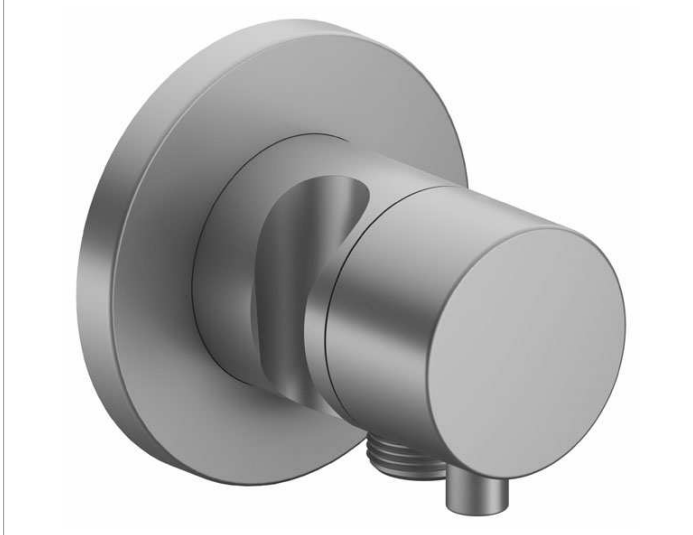

IXMO

59541171201 Stop valve with wall outlet for shower hose and hand shower bracket DN 15

PRODUCT

DRAWING

PRODUCT ATTRIBUTES

Set complete with:
 handle, casing, rosette (round) and stop cock,
 intrinsically safe against backflow,
 suitable for stop cock no. 59541 000170

SURFACE

aluminium finish

DIMENSION

IXMO Comfort/Rosette rund