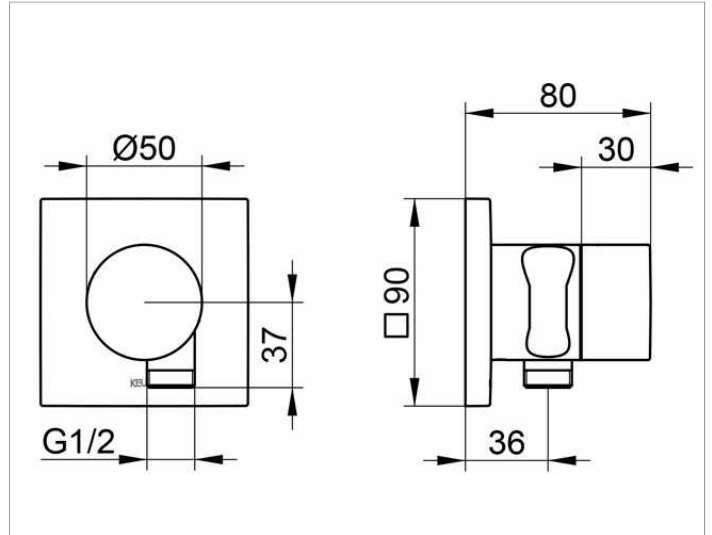

**IXMO**

59541170202 Stop valve with wall outlet for shower hose and hand shower bracket DN 15

**PRODUCT**

**DRAWING**

**PRODUCT ATTRIBUTES**

Set complete with:  
 handle, casing, rosette (square) and stop cock,  
 intrinsically safe against backflow,  
 suitable for stop cock no. 59541 000170

**SURFACE**

aluminium finish

**DIMENSION**

IXMO Pure/Rosette eckig