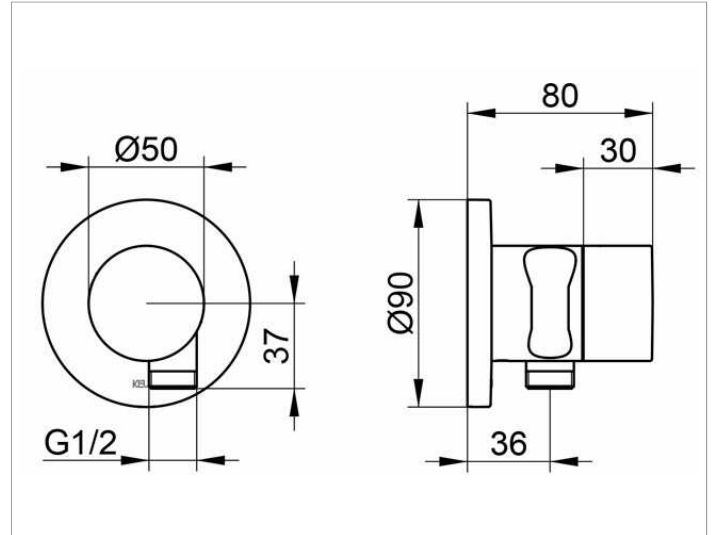

IXMO

59541170201 Stop valve with wall outlet for shower hose and hand shower bracket DN 15

PRODUCT

DRAWING

PRODUCT ATTRIBUTES

Set complete with:
 handle, casing, rosette (round) and stop cock,
 intrinsically safe against backflow,
 suitable for stop cock no. 59541 000170

SURFACE

aluminium finish

DIMENSION

IXMO Pure/Rosette rund