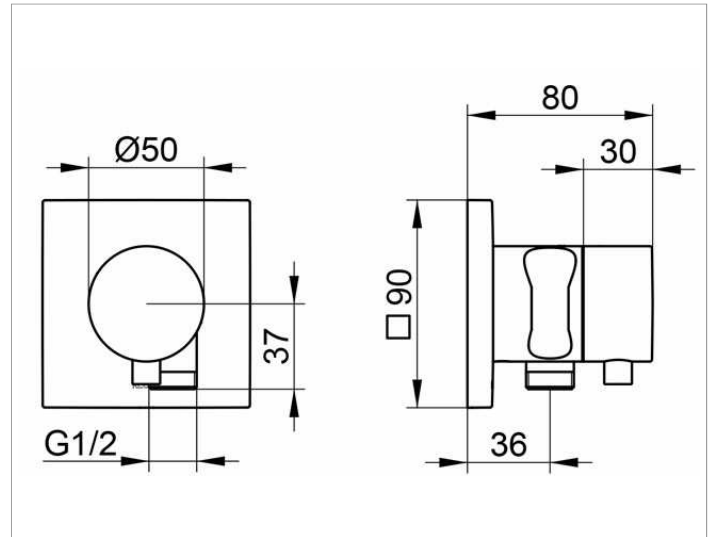

IXMO

59541071202 Stop valve with wall outlet for shower hose and hand shower bracket DN 15

PRODUCT

DRAWING

PRODUCT ATTRIBUTES

Set complete with:
 handle, casing, rosette (square) and stop cock,
 intrinsically safe against backflow,
 suitable for stop cock no. 59541 000170

SURFACE

stainless steel finish

DIMENSION

IXMO Comfort/Rosette eckig