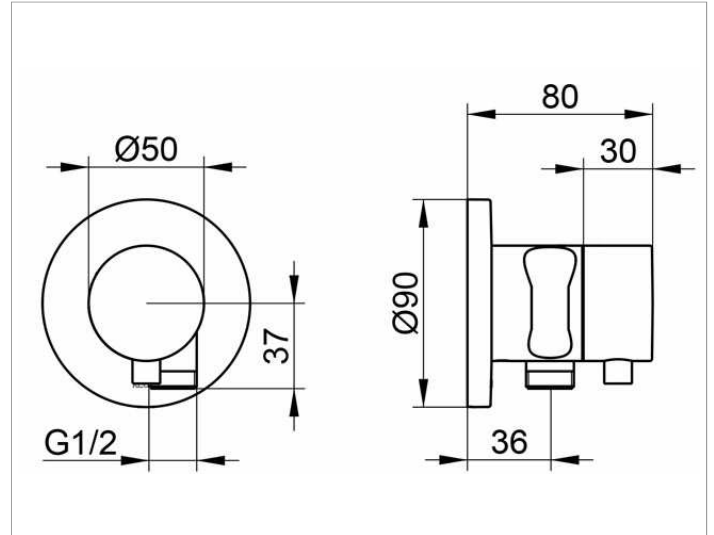

IXMO

59541071201 Stop valve with wall outlet for shower hose and hand shower bracket DN 15

PRODUCT

DRAWING

PRODUCT ATTRIBUTES

Set complete with:
 handle, casing, rosette (round) and stop cock,
 intrinsically safe against backflow,
 suitable for stop cock no. 59541 000170

SURFACE

stainless steel finish

DIMENSION

IXMO Comfort/Rosette rund