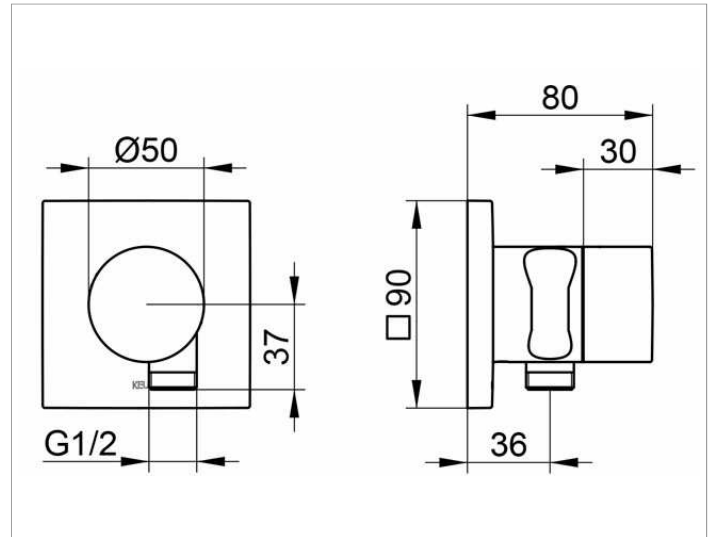

IXMO

59541070202 Stop valve with wall outlet for shower hose and hand shower bracket DN 15

PRODUCT

DRAWING

PRODUCT ATTRIBUTES

Set complete with:
 handle, casing, rosette (square) and stop cock,
 intrinsically safe against backflow,
 suitable for stop cock no. 59541 000170

SURFACE

stainless steel finish

DIMENSION

IXMO Pure/Rosette eckig