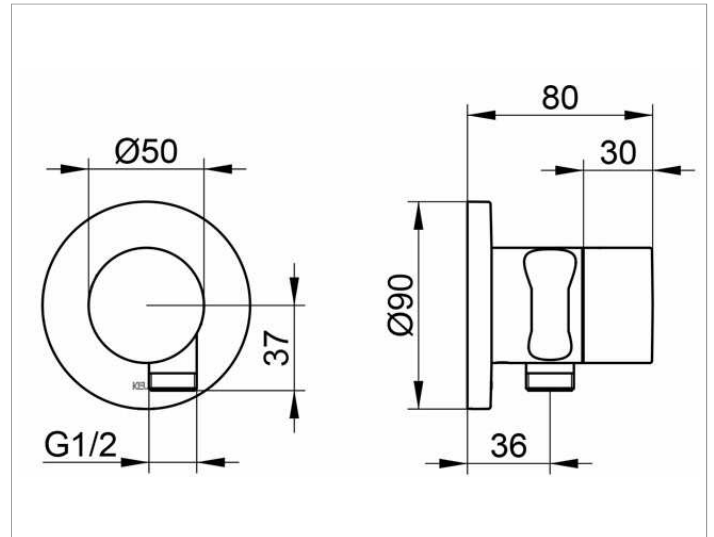

IXMO

59541070201 Stop valve with wall outlet for shower hose and hand shower bracket DN 15

PRODUCT

DRAWING

PRODUCT ATTRIBUTES

Set complete with:
 handle, casing, rosette (round) and stop cock,
 intrinsically safe against backflow,
 suitable for stop cock no. 59541 000170

SURFACE

stainless steel finish

DIMENSION

IXMO Pure/Rosette rund