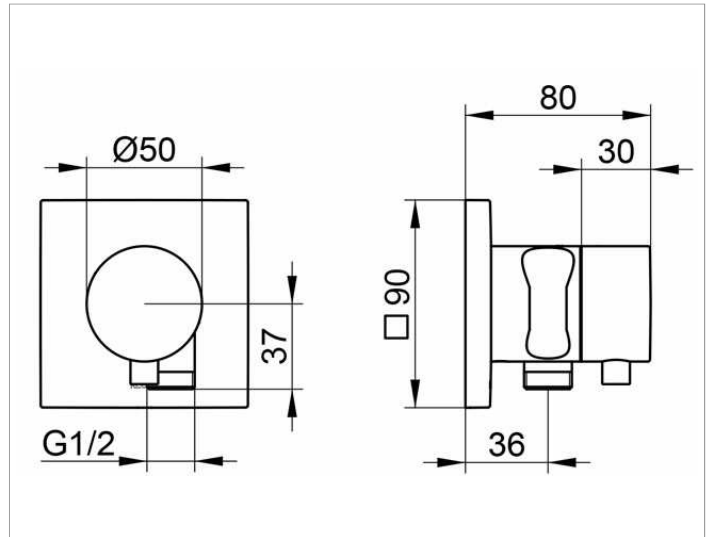

**IXMO**

**59541011202 Stop valve with wall outlet for shower hose and hand shower bracket DN 15**

**PRODUCT**

**DRAWING**

**PRODUCT ATTRIBUTES**

Set complete with:  
 handle, casing, rosette (square) and stop cock,  
 intrinsically safe against backflow,  
 suitable for stop cock no. 59541 000170

**SURFACE**

chrome-plated

**DIMENSION**

IXMO Comfort/Rosette eckig

**SPECIFICATIONS**

KEUCO IXMO Stop valve UP DN15  
 for shower hose with hand shower bracket, 59541011202  
 chrome-plated stop valve  
 with IXMO Comfort handle and square rosette,  
 freely positionable, with backflow preventer,  
 installation depth 80-110 mm,  
 with adjustment facilities whilst assembling,  
 for handle and rosette,  
 rosette 90 x 90 mm, 10 mm thick,  
 total depth 80 mm,  
 suitable for rough part no. 59541000170