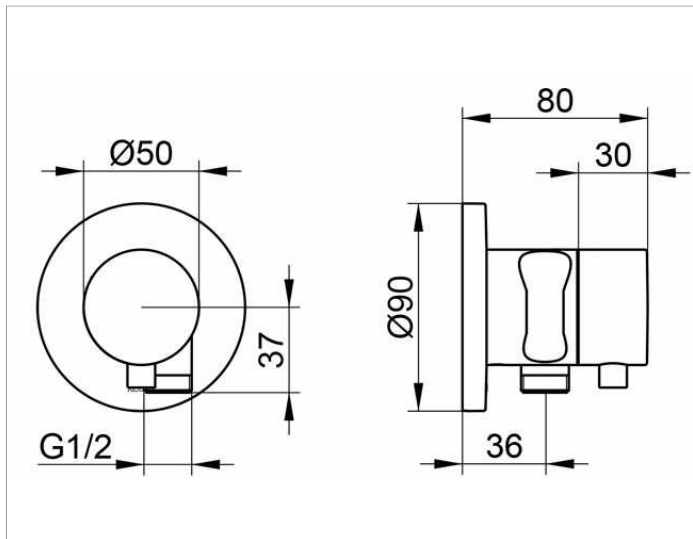

IXMO

59541011201 Stop valve with wall outlet for shower hose and hand shower bracket DN 15

PRODUCT

DRAWING

PRODUCT ATTRIBUTES

Set complete with:
 handle, casing, rosette (round) and stop cock,
 intrinsically safe against backflow,
 suitable for stop cock no. 59541 000170

SURFACE

chrome-plated

DIMENSION

IXMO Comfort/Rosette rund

SPECIFICATIONS

KEUCO IXMO Stop valve UP DN15
 for shower hose with hand shower bracket, 59541011201
 chrome-plated stop valve
 with IXMO Comfort handle and round rosette,
 freely positionable, with backflow preventer,
 installation depth 80-110 mm,
 with adjustment facilities whilst assembling,
 for handle and rosette,
 rosette diameter 90 mm, 10 mm thick,
 total depth 80 mm,
 suitable for rough part no. 59541000170