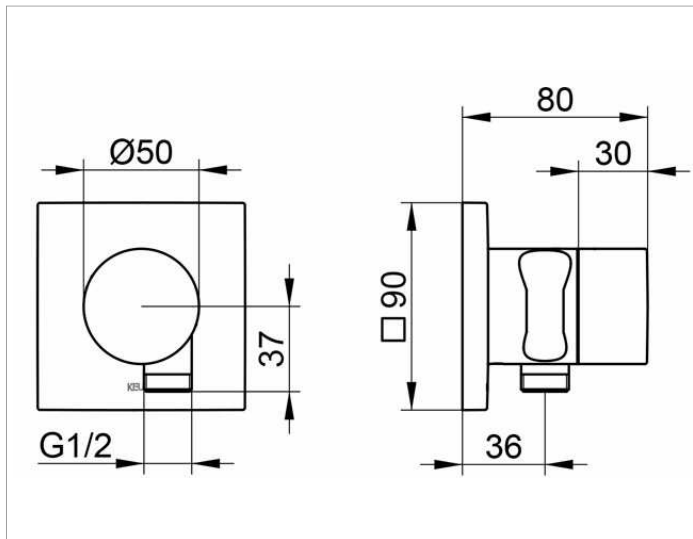

IXMO

59541010202 Stop valve with wall outlet for shower hose and hand shower bracket DN 15

PRODUCT

DRAWING

PRODUCT ATTRIBUTES

Set complete with:
handle, casing, rosette (square) and stop cock,
inherently safe against backflow,
suitable for stop cock no. 59541 000170

SURFACE

chrome-plated

DIMENSION

IXMO Pure/Rosette eckig

SPECIFICATIONS

KEUCO IXMO Stop valve UP DN15
for shower hose with hand shower bracket, 59541010202
chrome-plated stop valve
with IXMO Pure handle and square rosette,
freely positionable, with backflow preventer,
installation depth 80-110 mm,
with adjustment facilities whilst assembling,
for handle and rosette,
rosette 90 x 90 mm, 10 mm thick,
total depth 80 mm,
suitable for rough part no. 59541000170