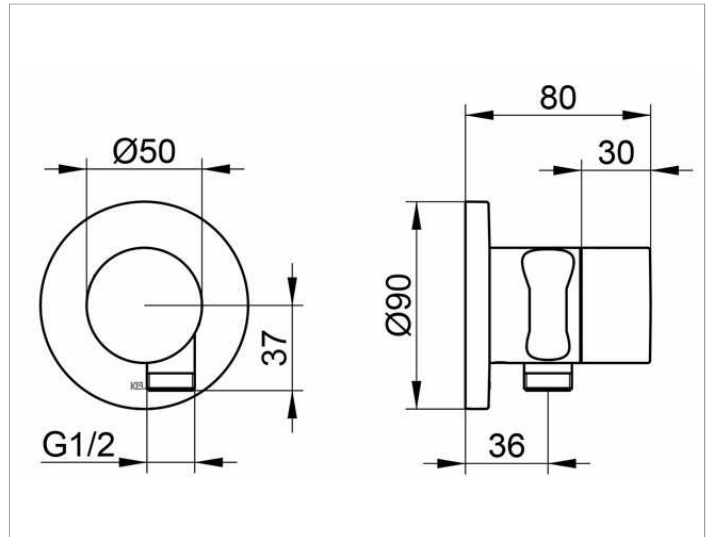

IXMO

59541010201 Stop valve with wall outlet for shower hose and hand shower bracket DN 15

PRODUCT

DRAWING

PRODUCT ATTRIBUTES

Set complete with:
 handle, casing, rosette (round) and stop cock,
 intrinsically safe against backflow,
 suitable for stop cock no. 59541 000170

SURFACE

chrome-plated

DIMENSION

IXMO Pure/Rosette rund

SPECIFICATIONS

KEUCO IXMO Stop valve UP DN15
 for shower hose with hand shower bracket, 59541010201
 chrome-plated stop valve,
 with IXMO Pure handle and round rosette,
 freely positionable, with backflow preventer,
 installation depth 80-110 mm,
 with adjustment facilities whilst assembling,
 for handle and rosette,
 rosette diameter 90 mm, 10 mm thick,
 total depth 80 mm,
 suitable for rough part no. 59541000170