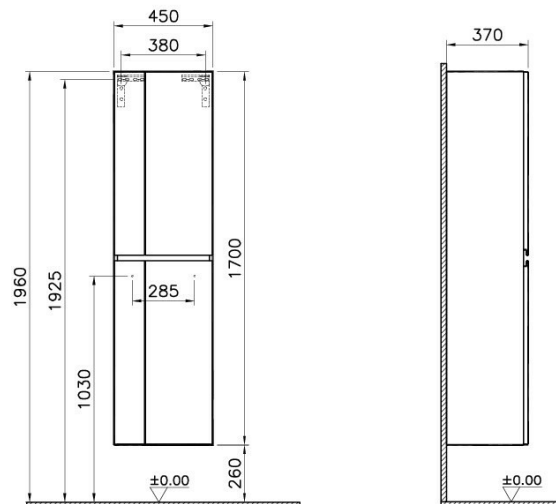

Name	Memoria Tall Unit
Colour	High Gloss Grey
Designer	Christophe Pillet
Assembly	Wall-Hung
Soft close	Soft Close
Segments	Upper
Handle	Yes
Guarantee	2 Years
Lighting type	Interior Lighting
Lighting	Yes
Finish-Body	Lacquer
Finish-Front	Lacquer
Full opening	Full Opening
Cabinet Type	Pull-Out Mechanism
Mounting	Fully Assembled
Width	45 cm
Depth	37 cm

Product Code: 58385

Description

High Gloss Grey

VitrA reserves the right to make changes in products and technical details without prior notice.

All drawings contain the necessary measurements which are subject to standard tolerances. For exact measurements, in particular for customized installation scenarios, it can only be taken from the finished ceramic product.