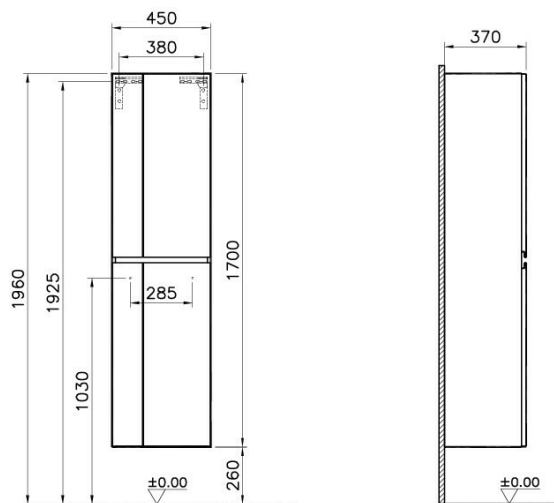

Name	Memoria Tall Unit
Colour	Chestnut
Designer	Christophe Pillet
Assembly	Wall-Hung
Soft close	Soft Close
Segments	Upper
Handle	Yes
Guarantee	2 Years
Lighting type	Interior Lighting
Lighting	Yes
Finish-Body	Wood Veneer
Finish-Front	Wood Veneer
Full opening	Full Opening
Cabinet Type	Pull-Out Mechanism
Mounting	Fully Assembled
Width	45 cm
Depth	37 cm

Product Code: 58384

### Description

Chestnut

VitrA reserves the right to make changes in products and technical details without prior notice.

All drawings contain the necessary measurements which are subject to standard tolerances. For exact measurements, in particular for customized installation scenarios, it can only be taken from the finished ceramic product.