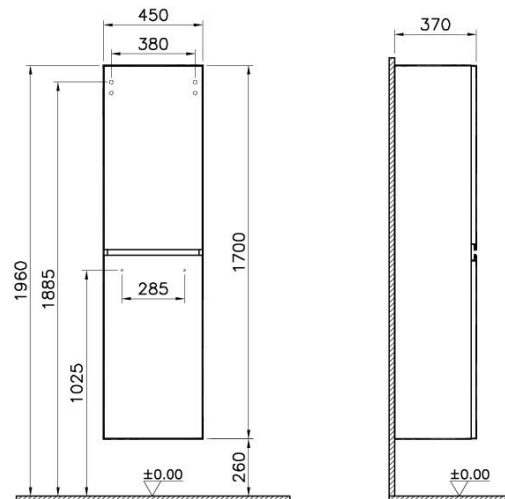

Name	Memoria Tall Unit
Colour	High Gloss Grey
Designer	Christophe Pillet
Assembly	Wall-Hung
Soft close	Soft Close
Segments	Upper
Door Hinge Position	Right
Handle	Yes
Guarantee	2 Years
Lighting	No
Finish-Body	Lacquer
Finish-Front	Lacquer
Full opening	Full Opening
Cabinet Type	Clamshell
Mounting	Fully Assembled
Width	45 cm
Depth	37 cm

Product Code: 58383

#### Description

High Gloss Grey

VitrA reserves the right to make changes in products and technical details without prior notice.

All drawings contain the necessary measurements which are subject to standard tolerances. For exact measurements, in particular for customized installation scenarios, it can only be taken from the finished ceramic product.