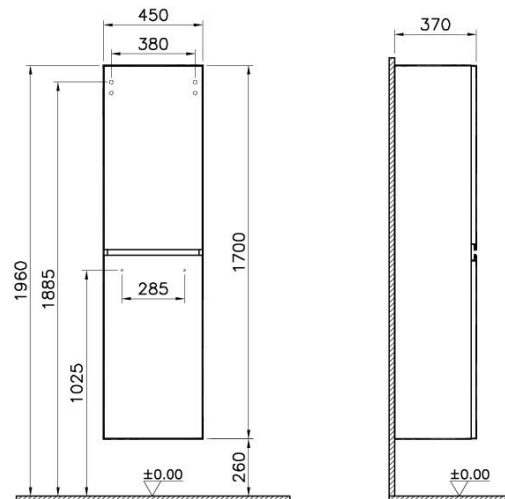

Name	Memoria Tall Unit
Colour	Chestnut
Designer	Christophe Pillet
Assembly	Wall-Hung
Soft close	Soft Close
Segments	Upper
Door Hinge Position	Right
Handle	Yes
Guarantee	2 Years
Lighting	No
Finish-Body	Wood Veneer
Finish-Front	Wood Veneer
Full opening	Full Opening
Cabinet Type	Clamshell
Mounting	Fully Assembled
Width	45 cm
Depth	37 cm

#### Description

Chestnut

VitrA reserves the right to make changes in products and technical details without prior notice.

All drawings contain the necessary measurements which are subject to standard tolerances. For exact measurements, in particular for customized installation scenarios, it can only be taken from the finished ceramic product.