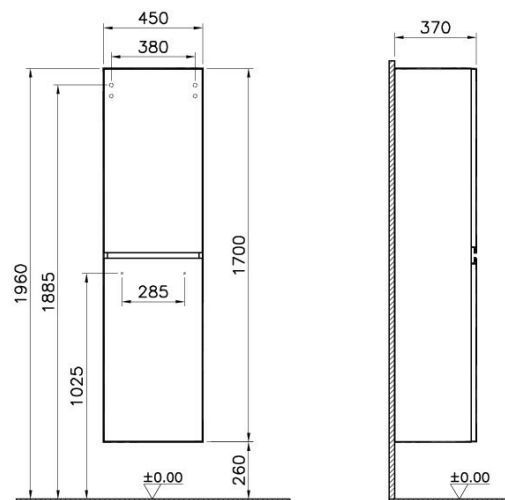

Name	Memoria Tall Unit
Colour	Chestnut
Designer	Christophe Pillet
Assembly	Wall-Hung
Soft close	Soft Close
Segments	Upper
Door Hinge Position	Left
Handle	Yes
Guarantee	2 Years
Lighting	No
Finish-Body	Wood Veneer
Finish-Front	Wood Veneer
Full opening	Full Opening
Cabinet Type	Clamshell
Mounting	Fully Assembled
Width	45 cm
Depth	37 cm

Product Code: 58380

Description

Chestnut

VitrA reserves the right to make changes in products and technical details without prior notice.

All drawings contain the necessary measurements which are subject to standard tolerances. For exact measurements, in particular for customized installation scenarios, it can only be taken from the finished ceramic product.