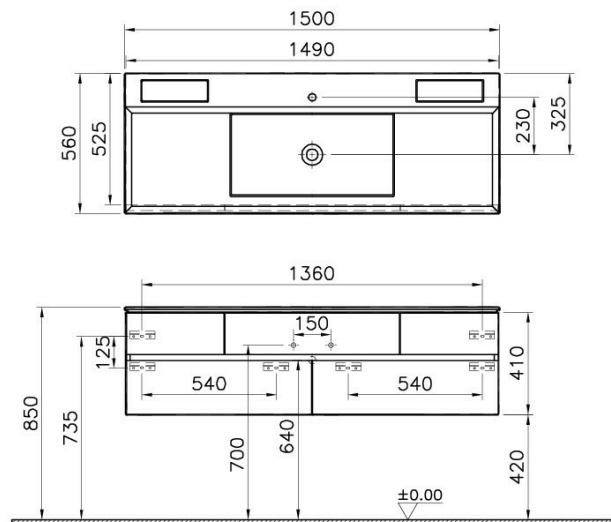

Name	Memoria Washbasin Unit
Colour	High Gloss Grey
Designer	Christophe Pillet
Assembly	Wall-Hung
Tap Hole Options	No Tap Hole
Soft close	Soft Close
Segments	Upper
Handle	Yes
Washbasin Type	Mineral Cast Washbasin
Guarantee	2 Years
Lighting	No
Drawer Option	4
Finish-Body	Lacquer
Finish-Front	Lacquer
Washbasin colour	White
Syphon	Included
Full opening	Full Opening
Mounting	Fully Assembled
Width	150 cm
Depth	56 cm

Product Code: 58371

Description

150 cm, High Gloss Grey, including Mineral Cast Washbasin

VitrA reserves the right to make changes in products and technical details without prior notice.

All drawings contain the necessary measurements which are subject to standard tolerances. For exact measurements, in particular for customized installation scenarios, it can only be taken from the finished ceramic product.