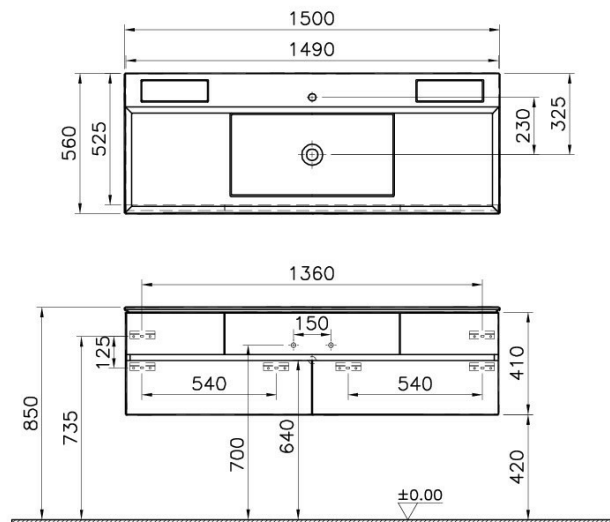

Name	Memoria Washbasin Unit
Colour	Chestnut
Designer	Christophe Pillet
Assembly	Wall-Hung
Tap Hole Options	No Tap Hole
Soft close	Soft Close
Segments	Upper
Handle	Yes
Washbasin Type	Mineral Cast Washbasin
Guarantee	2 Years
Lighting	No
Drawer Option	4
Finish-Body	Wood Veneer
Finish-Front	Wood Veneer
Washbasin colour	White
Syphon	Included
Full opening	Full Opening
Mounting	Fully Assembled
Width	150 cm
Depth	56 cm

Product Code: 58370

### Description

150 cm, Chestnut, including Mineral Cast Washbasin

VitrA reserves the right to make changes in products and technical details without prior notice.

All drawings contain the necessary measurements which are subject to standard tolerances. For exact measurements, in particular for customized installation scenarios, it can only be taken from the finished ceramic product.