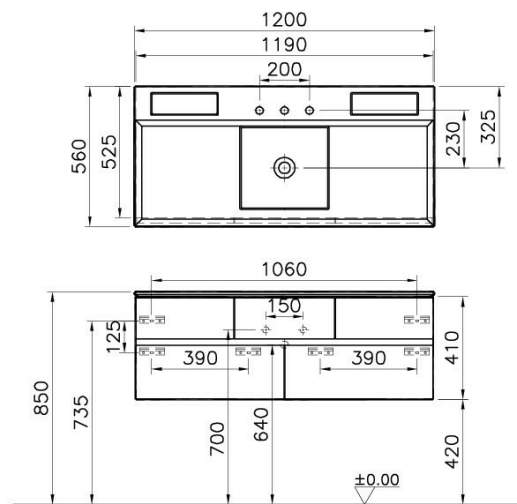

Name	Memoria Washbasin Unit
Colour	High Gloss Grey
Designer	Christophe Pillet
Assembly	Wall-Hung
Tap Hole Options	No Tap Hole
Soft close	Soft Close
Segments	Upper
Handle	Yes
Washbasin Type	Mineral Cast Washbasin
Guarantee	2 Years
Lighting	No
Drawer Option	4
Finish-Body	Lacquer
Finish-Front	Lacquer
Washbasin colour	White
Syphon	Included
Full opening	Full Opening
Mounting	Fully Assembled
Width	120 cm
Depth	56 cm

### Description

120 cm, High Gloss Grey, including Mineral Cast Washbasin

VitrA reserves the right to make changes in products and technical details without prior notice.

All drawings contain the necessary measurements which are subject to standard tolerances. For exact measurements, in particular for customized installation scenarios, it can only be taken from the finished ceramic product.