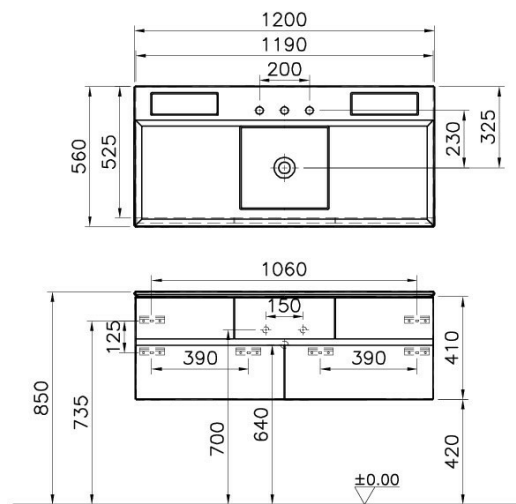

Name	Memoria Washbasin Unit
Colour	Chestnut
Designer	Christophe Pillet
Assembly	Wall-Hung
Tap Hole Options	No Tap Hole
Soft close	Soft Close
Segments	Upper
Handle	Yes
Washbasin Type	Mineral Cast Washbasin
Guarantee	2 Years
Lighting	No
Drawer Option	4
Finish-Body	Wood Veneer
Finish-Front	Wood Veneer
Washbasin colour	White
Syphon	Included
Full opening	Full Opening
Mounting	Fully Assembled
Width	120 cm
Depth	56 cm

### Description

120 cm, Chestnut, including Mineral Cast Washbasin

VitrA reserves the right to make changes in products and technical details without prior notice.

All drawings contain the necessary measurements which are subject to standard tolerances. For exact measurements, in particular for customized installation scenarios, it can only be taken from the finished ceramic product.