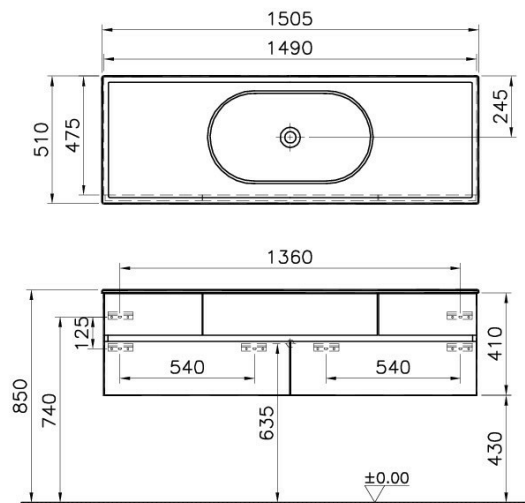

Name	Memoria Washbasin Unit
Colour	High Gloss Grey
Designer	Christophe Pillet
Assembly	Wall-Hung
Tap Hole Options	No Tap Hole
Soft close	Soft Close
Segments	Upper
Handle	Yes
Washbasin Type	Ceramic Washbasin
Guarantee	2 Years
Lighting	No
Drawer Option	4
Finish-Body	Lacquer
Finish-Front	Lacquer
Washbasin colour	White
Syphon	Not Included
Full opening	Full Opening
Mounting	Fully Assembled
Width	150 cm
Depth	51 cm

Product Code: 58365

Description

150 cm, High Gloss Grey, including Ceramic Basin

VitrA reserves the right to make changes in products and technical details without prior notice.

All drawings contain the necessary measurements which are subject to standard tolerances. For exact measurements, in particular for customized installation scenarios, it can only be taken from the finished ceramic product.