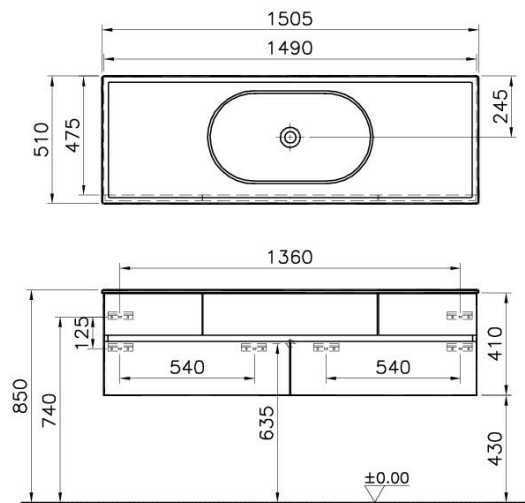

Name	Memoria Washbasin Unit
Colour	Chestnut
Designer	Christophe Pillet
Assembly	Wall-Hung
Tap Hole Options	No Tap Hole
Soft close	Soft Close
Segments	Upper
Handle	Yes
Washbasin Type	Ceramic Washbasin
Guarantee	2 Years
Lighting	No
Drawer Option	4
Finish-Body	Wood Veneer
Finish-Front	Wood Veneer
Washbasin colour	White
Syphon	Not Included
Full opening	Full Opening
Mounting	Fully Assembled
Width	150 cm
Depth	51 cm

Product Code: 58362

Description

150 cm, Chestnut including Ceramic Basin

VitrA reserves the right to make changes in products and technical details without prior notice.

All drawings contain the necessary measurements which are subject to standard tolerances. For exact measurements, in particular for customized installation scenarios, it can only be taken from the finished ceramic product.