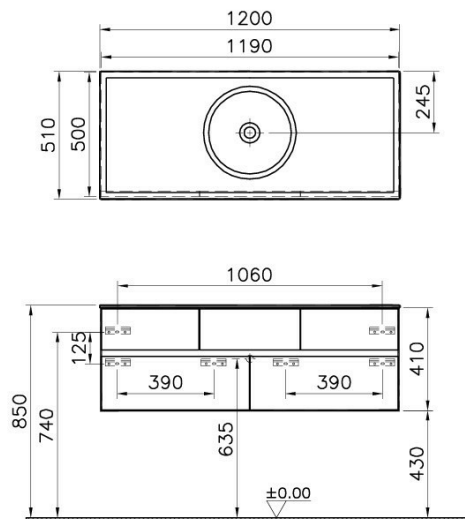

Name	Memoria Washbasin Unit
Colour	High Gloss Grey
Designer	Christophe Pillet
Assembly	Wall-Hung
Tap Hole Options	No Tap Hole
Soft close	Soft Close
Segments	Upper
Handle	Yes
Washbasin Type	Ceramic Washbasin
Guarantee	2 Years
Lighting	No
Drawer Option	4
Finish-Body	Lacquer
Finish-Front	Lacquer
Washbasin colour	White
Syphon	Not Included
Full opening	Full Opening
Mounting	Fully Assembled
Width	120 cm
Depth	51 cm

Product Code: 58359

Description

120 cm, High Gloss Grey, including Ceramic Washbasin

VitrA reserves the right to make changes in products and technical details without prior notice.

All drawings contain the necessary measurements which are subject to standard tolerances. For exact measurements, in particular for customized installation scenarios, it can only be taken from the finished ceramic product.