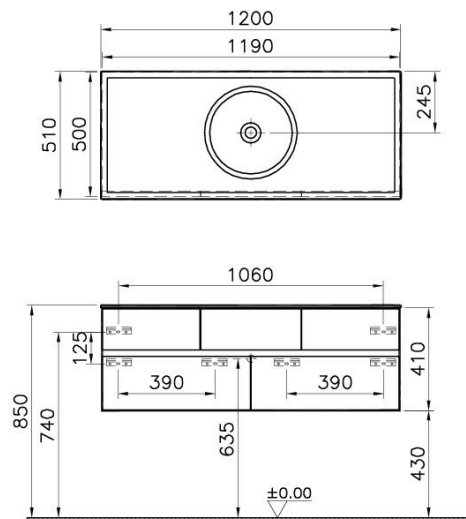

Name	Memoria Washbasin Unit
Colour	Chestnut
Designer	Christophe Pillet
Assembly	Wall-Hung
Tap Hole Options	No Tap Hole
Soft close	Soft Close
Segments	Upper
Handle	Yes
Washbasin Type	Ceramic Washbasin
Guarantee	2 Years
Lighting	No
Drawer Option	4
Finish-Body	Wood Veneer
Finish-Front	Wood Veneer
Washbasin colour	White
Syphon	Not Included
Full opening	Full Opening
Mounting	Fully Assembled
Width	120 cm
Depth	51 cm

Product Code: 58356

Description

120 cm, Chestnut, including Ceramic Washbasin

VitrA reserves the right to make changes in products and technical details without prior notice.

All drawings contain the necessary measurements which are subject to standard tolerances. For exact measurements, in particular for customized installation scenarios, it can only be taken from the finished ceramic product.