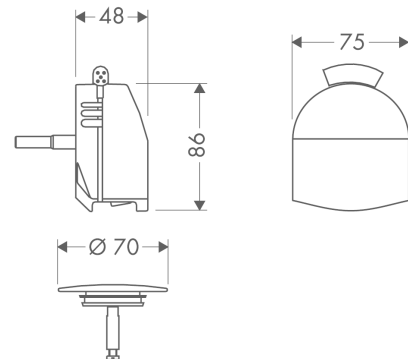

Exafill

Finish set bath filler, waste and overflow set plus
 Surfaces: **polished gold-optic** Art. no. : **58128990**

Description

product features

- Consists of: cover, security plug
- suitable for standard and large bath tubs, baths with recessed overflow opening
- triple aerator
- jet former can be adjusted by 20°
- Flow rate (at 3 bar) 38 l/min
- please specify when ordering if required for low pressure
- WRAS 1905384
- WRAS 1905384
- Kiwa UK 1401703
- Kiwa UK 1905708

Article Details

Price excl. VAT

£ 468.80

Certificates

kiwa

Product image

Scale drawing

Flowchart