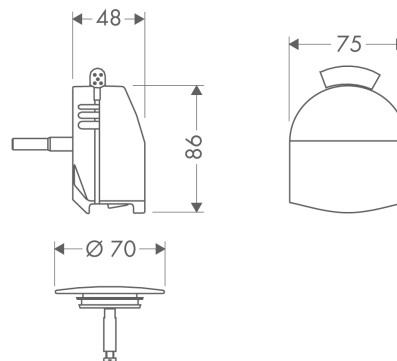

#### product features

- Consists of: cover, security plug
- suitable for standard and large bath tubs, baths with recessed overflow opening
- triple aerator
- jet former can be adjusted by 20°
- Flow rate (at 3 bar) 38 l/min
- please specify when ordering if required for low pressure
- WRAS 1905384
- WRAS 1905384
- Kiwa UK 1401703
- Kiwa UK 1905708

### Scale drawing