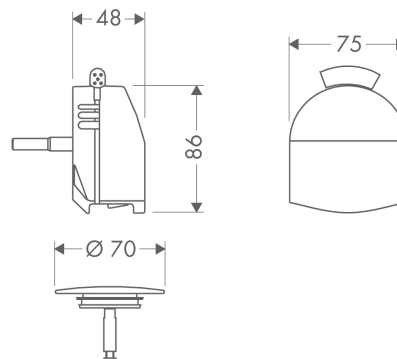

#### product features

- Consists of: cover, security plug
- suitable for standard and large bath tubs, baths with recessed overflow opening
- triple aerator
- jet former can be adjusted by 20°
- Flow rate (at 3 bar) 38 l/min
- please specify when ordering if required for low pressure
- WRAS 1905384
- WRAS 1905384
- Kiwa UK 1401703
- Kiwa UK 1905708

### Scale drawing